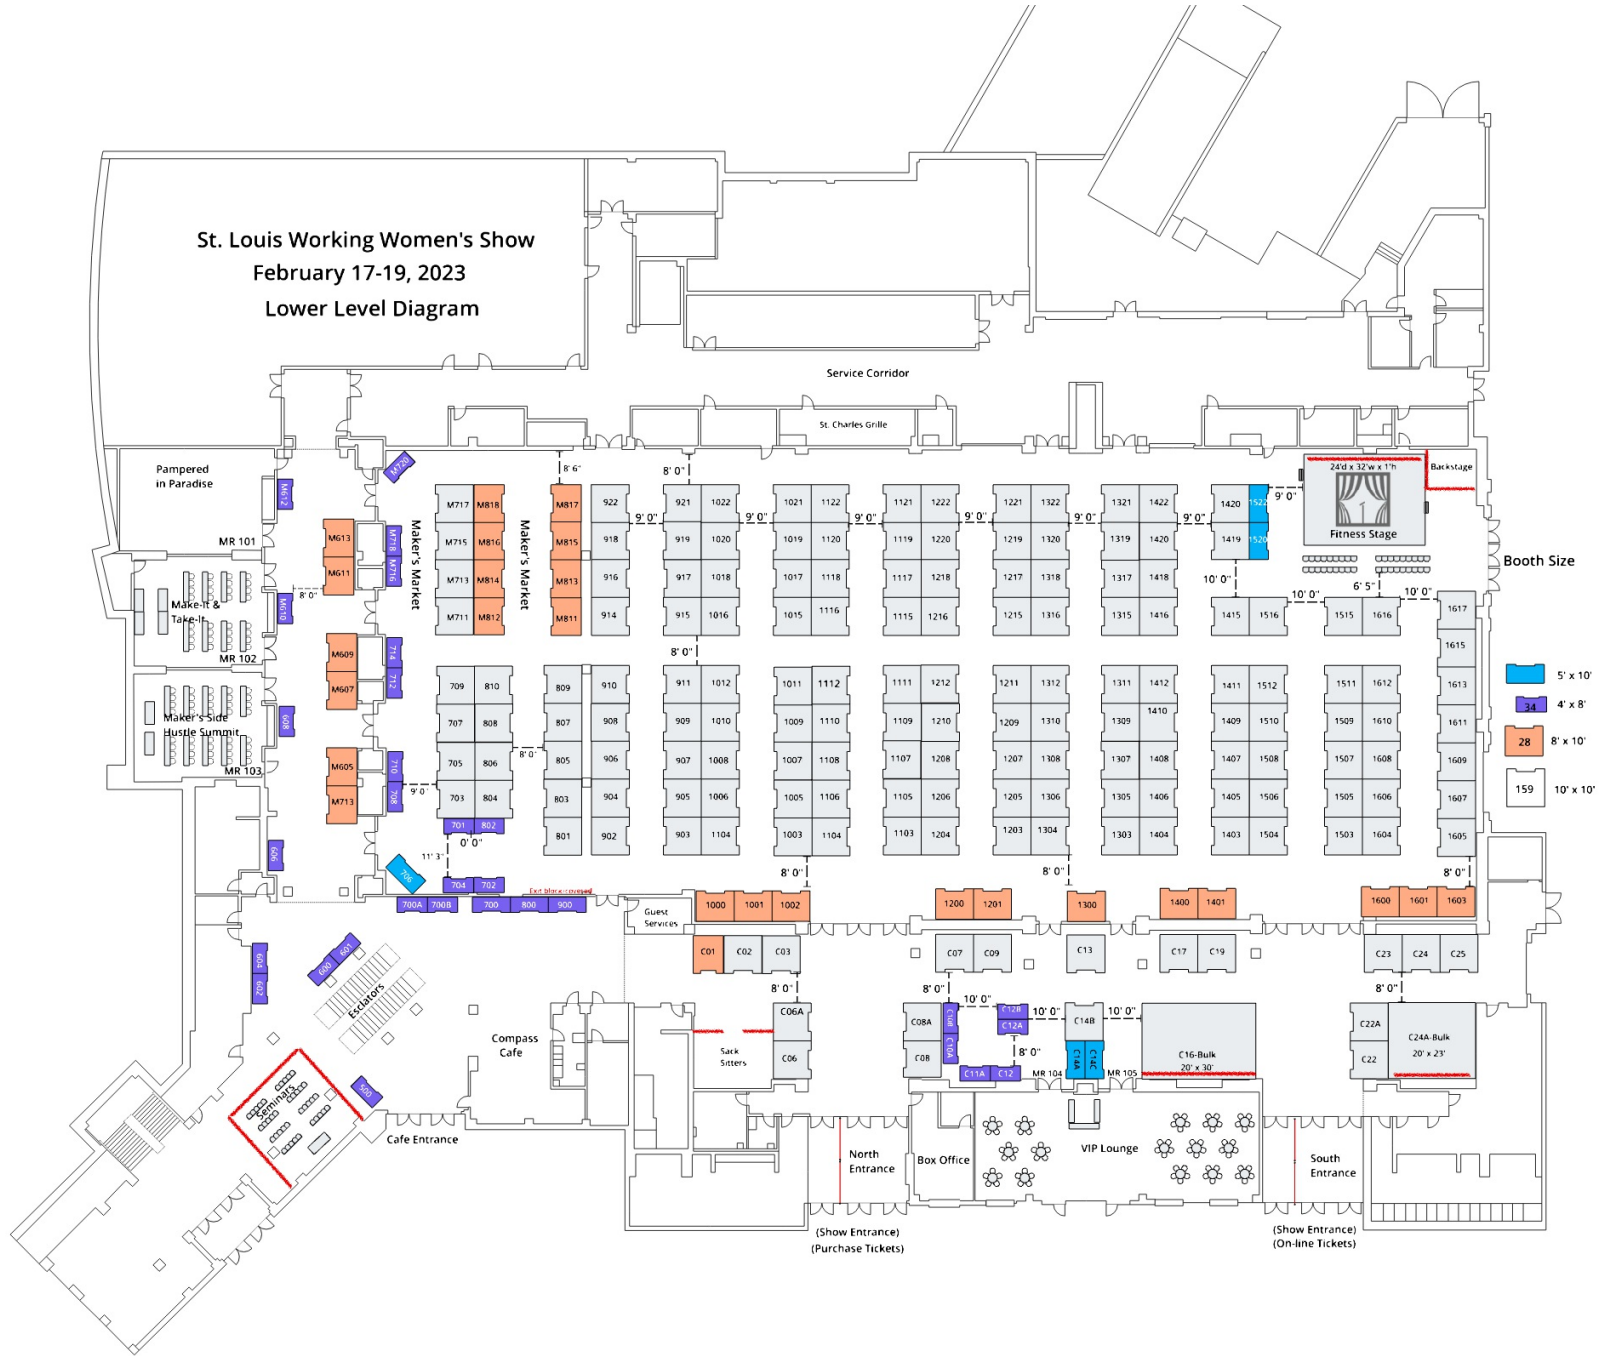

St. Louis Working Women's Show
 February 17-19, 2023
 Lower Level Diagram

20 Feet