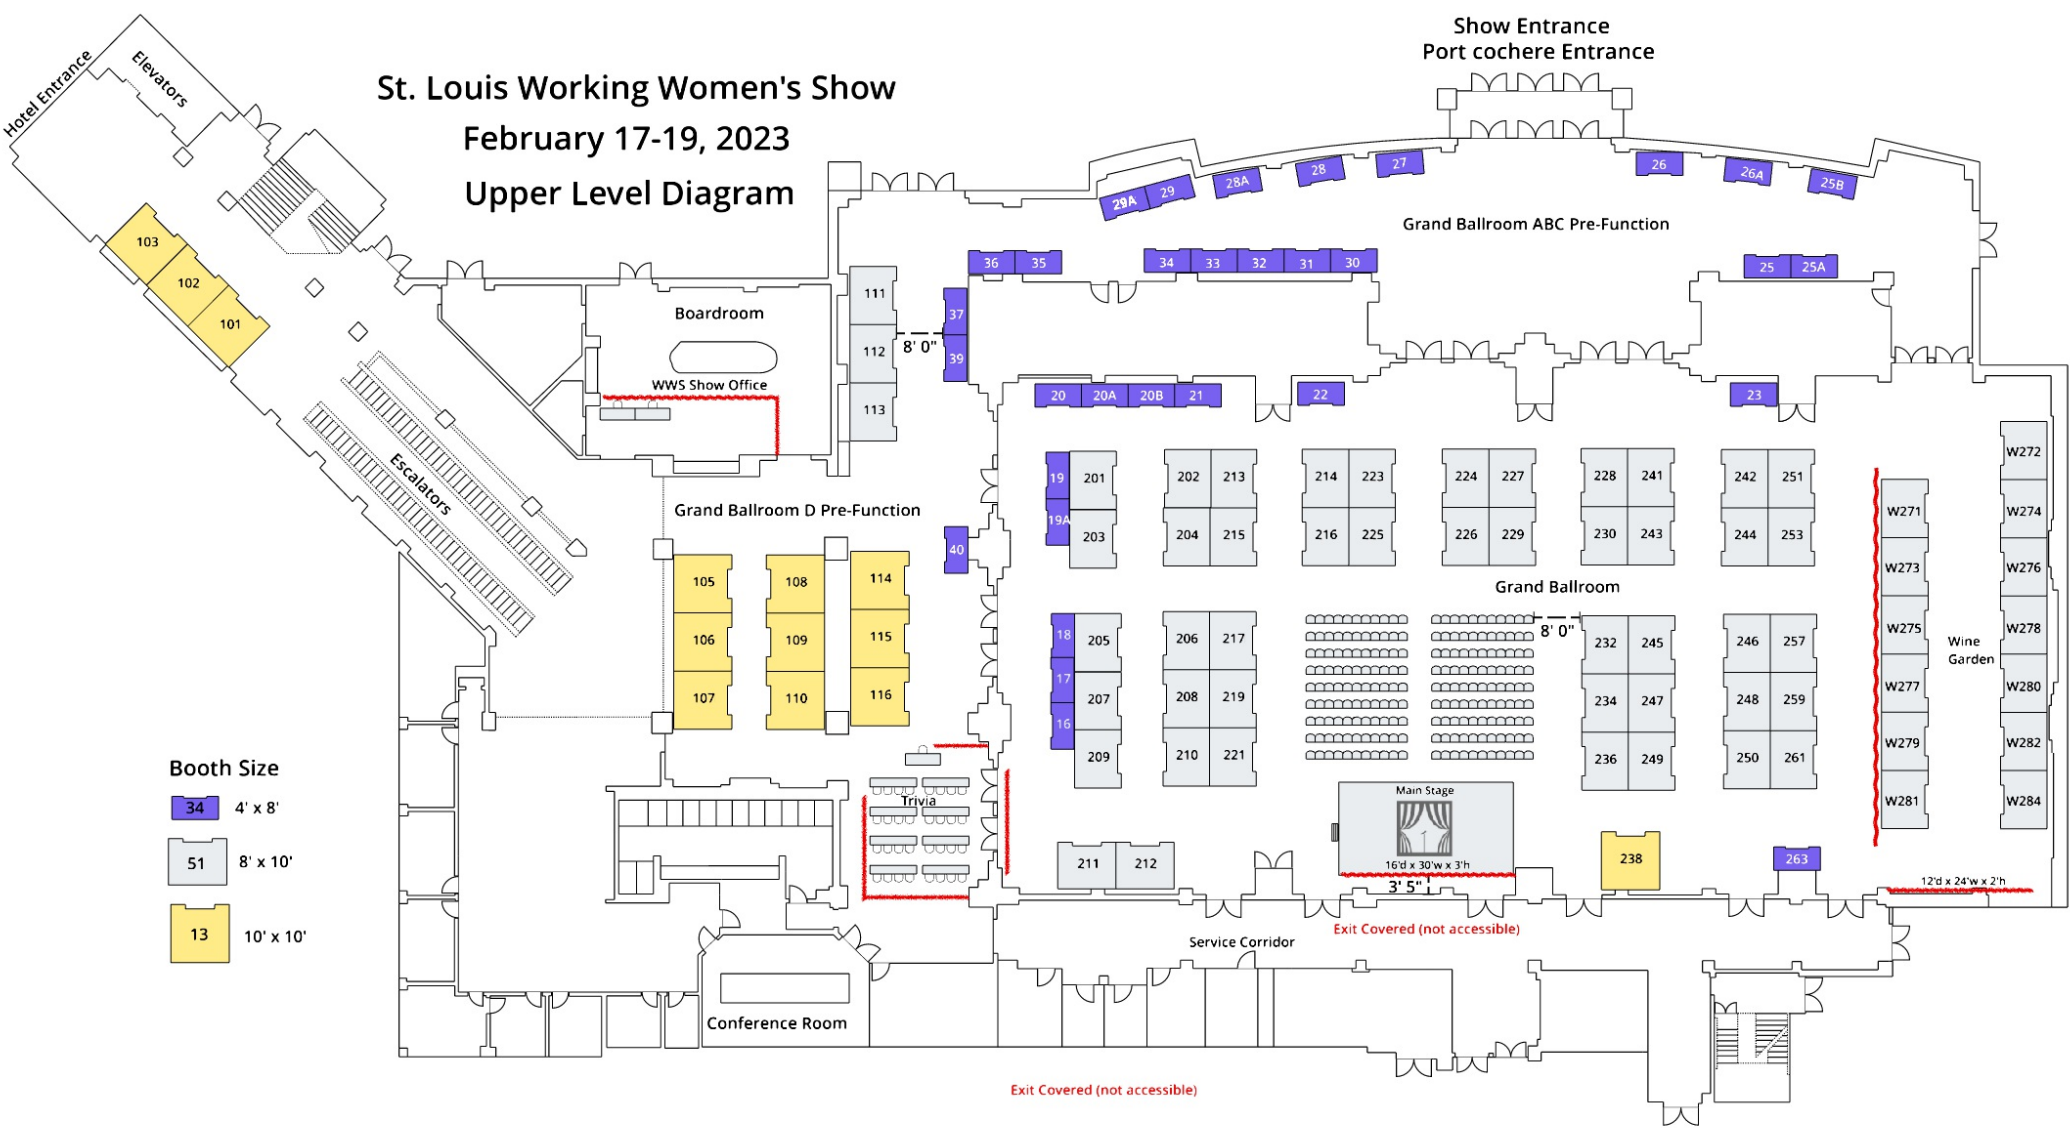

# St. Louis Working Women's Show February 17-19, 2023 Upper Level Diagram

20 Feet